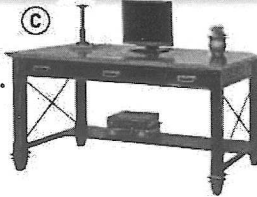

G. L Desk With Right Return Desk has drop front keyboard/pencil drawer, two utility drawers, one locking letter/legal file drawer and is finished on all sides. Return has drop front keyboard/pencil drawer, two utility drawers and locking legal/letter file drawer.

Desk: 69½"W x 30"D x 31"H
Return: 47½"W x 23½"D x 31"H
MRT IMHF684RRR‡

LIST PRICE
2953.00-~~EA~~

H. Bookcase Piers (not shown) Self-closing wire mesh doors. One adjustable glass and wood shelf, one fixed wood shelf.

Left
24½"W x 14"D x 75½"H
MRT IMHF2476L‡

1035.00-~~EA~~

Right
24½"W x 14"D x 75½"H
MRT IMHF2476R‡

1035.00-~~EA~~

I. Door Bookcase – Wire Mesh With 2 Full Doors (not shown)

Two self-closing wire mesh doors, two adjustable glass shelves, two adjustable wood shelves and two fixed wood shelves.
48"W x 16"D x 78"H
MRT IMHF4878‡

1981.00-~~EA~~

J. Bookcase With Lower Doors Two self-closing wire mesh doors with adjustable wood shelves.

40"W x 14"D x 78"H
MRT IMHF4078D‡

1427.00-~~EA~~

K. Bookcase, Open (not shown) Three adjustable shelves.

40"W x 14"D x 78"H
MRT IMHF4078‡

1289.00-~~EA~~

Assembly needed. Please call for details.

‡Cannot be shipped UPS.

‡‡Cannot be shipped UPS Air. LA

Additional items available from manufacturer.

Available in 10-14 Business days

FA35