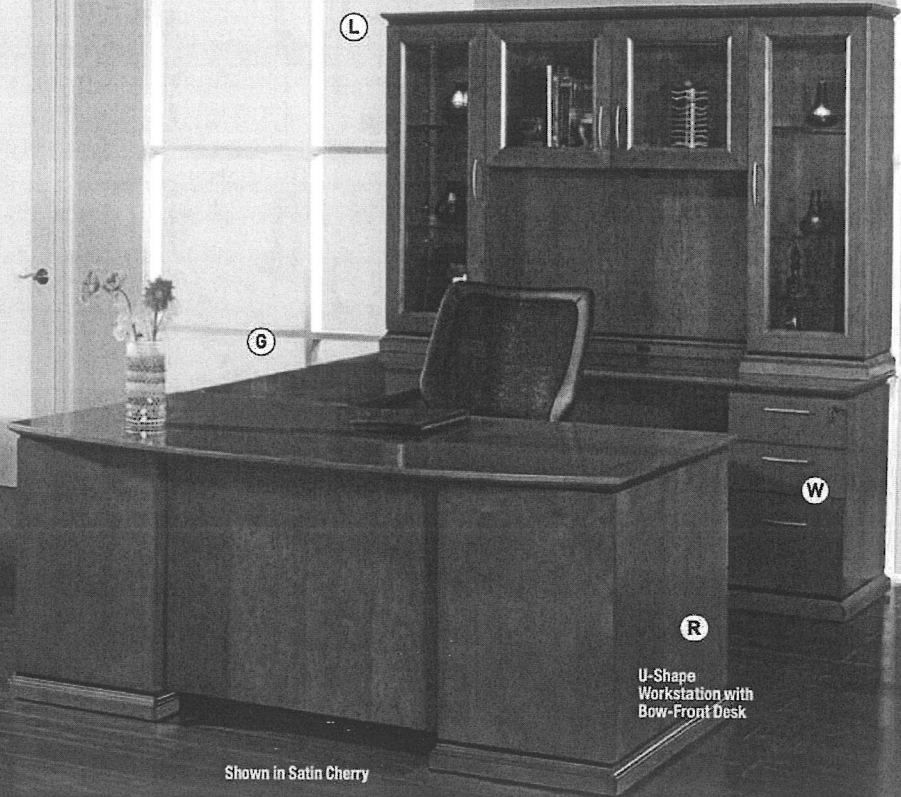

Furniture Advantage™

Extended Product Offering

Shown in Satin Cherry

See page FA83 for matching conference furniture.

Mendocino Series

- Executive style and scale with refined wood design
- Worksurfaces feature book-matched hardwood veneer and select hardwood edges
- Ebony reveal and Ebony veneer inlay in worksurfaces
- Shaped base molding on pedestals and files with coordinating design on hutch and bookcase tops
- Vertical heights 79" high make distinct impressions
- Legal-width drawers on 72" wide desks