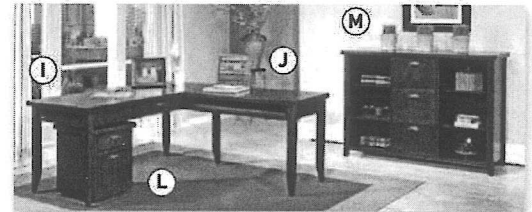

A. Executive Desk

68 1/2"W x 32"D x 29"H
MRT TLC680‡

LIST PRICE
1872.00-EA

**B. Storage Credenza
With Sliding Doors**

68 1/2"W x 24 1/2"D x 29"H
MRT TLC687‡

1533.00-EA

C. Hutch With Sliding Glass Doors

68 1/2"W x 12 1/2"D x 43"H
MRT TLC682‡

939.00-EA

**D. Executive Desks With
Computer Returns**

Desk: 68 1/2"W x 32"D x 29"H;
Right Return: 53"W x 21 1/2"D x 29"H
MRT TLC684RRR‡

2643.00-EA

Desk: 68 1/2"W x 32"D x 29"H (not shown)
Left Return: 53"W x 21 1/2"D x 29"H (not shown)
MRT TLC684LLL‡

2643.00-EA

E. L-Shaped Reception Hutch

68 1/2"W x 83 1/2"D x 14"H
MRT TLC679‡

767.00-EA

F. Single Pedestal Desk (not shown)

52"W x 24 1/2"D x 29"H
MRT TLC540‡

LIST PRICE
1068.00-EA

G. Computer Desk (not shown)

68 1/2"W x 32"D x 29"H
MRT TLC685‡

1769.00-EA

**H. Computer Kneespace Credenza
(not shown)**

68 1/2"W x 24 1/2"D x 29"H
MRT TLC689‡

1681.00-EA

I. Writing Table

64"W x 30"D x 29"H
MRT TLC384‡

836.00-EA

J. Return For Writing Table

45"W x 22"D x 29"H
MRT TLC384R‡

644.00-EA

K. Lateral File

30"W x 22"D x 29"H
MRT TLC450‡

LIST PRICE
729.00-EA

L. Rolling File

17"W x 20"D x 22 1/2"H
MRT TLC202‡

473.00-EA

M. 3-Drawer File With Bookcase

59 1/2"W x 19 1/2"D x 40 1/2"H
MRT TLC504‡

1278.00-EA

N. Bookcase With Doors

36"W x 12 1/2"D x 70"H
MRT TLC3670D‡

897.00-EA

O. Open Bookcase (not shown)

36"W x 12 1/2"D x 70"H
MRT TLC3670‡

826.00-EA

FA24

Available in 10-14
Business days

Additional items available
from manufacturer.

Prices subject to change
without notice. LA