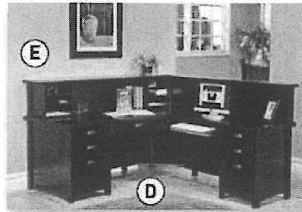

A. Executive Desk

68 1/2"W x 32"D x 29"H
MRT TLC680‡

LIST PRICE
1872.00-EA

**B. Storage Credenza
With Sliding Doors**

68 1/2"W x 24 1/2"D x 29"H
MRT TLC687‡

1533.00-EA

C. Hutch With Sliding Glass Doors

68 1/2"W x 12 1/2"D x 43"H
MRT TLC682‡

939.00-EA

**D. Executive Desks With
Computer Returns**

Desk: 68 1/2"W x 32"D x 29"H;
Right Return: 53"W x 21 1/2"D x 29"H
MRT TLC684RRR‡

2643.00-EA

Desk: 68 1/2"W x 32"D x 29"H (not shown)
Left Return: 53"W x 21 1/2"D x 29"H (not shown)
MRT TLC684LLL‡

2643.00-EA

E. L-Shaped Reception Hutch

68 1/2"W x 83 1/2"D x 14"H
MRT TLC679‡

767.00-EA

F. Single Pedestal Desk (not shown)

52"W x 24 1/2"D x 29"H
MRT TLC540‡

LIST PRICE
1068.00-EA

G. Computer Desk (not shown)

68 1/2"W x 32"D x 29"H
MRT TLC685‡

1769.00-EA

**H. Computer Kneespace Credenza
(not shown)**

68 1/2"W x 24 1/2"D x 29"H
MRT TLC689‡

1681.00-EA

I. Writing Table

64"W x 30"D x 29"H
MRT TLC384‡

836.00-EA

J. Return For Writing Table

45"W x 22"D x 29"H
MRT TLC384R‡

644.00-EA

K. Lateral File

30"W x 22"D x 29"H
MRT TLC450‡

LIST PRICE
729.00-EA

L. Rolling File

17"W x 20"D x 22 1/2"H
MRT TLC202‡

473.00-EA

M. 3-Drawer File With Bookcase

59 1/2"W x 19 1/2"D x 40 1/2"H
MRT TLC504‡

1278.00-EA

N. Bookcase With Doors

36"W x 12 1/2"D x 70"H
MRT TLC3670D‡

897.00-EA

O. Open Bookcase (not shown)

36"W x 12 1/2"D x 70"H
MRT TLC3670‡

826.00-EA

FA24

Available in 10-14
Business days

Additional items available
from manufacturer.

Prices subject to change
without notice. LA