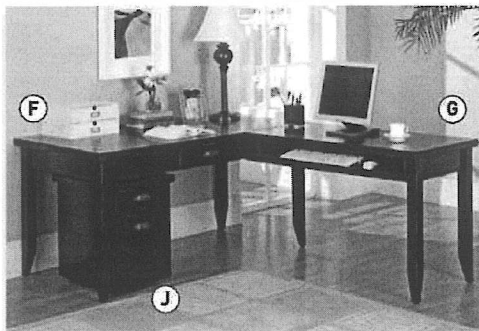

A. Double Pedestal Desk
Glass doors on approach side.

68"W x 32"D x 29"H
MRT TL680‡

LIST PRICE
1789.00-EA

B. Double Pedestal Computer Desk

68"W x 32"D x 29"H
MRT TL685‡

1681.00-EA

C. Credenza With Sliding Doors

68"W x 24"D x 29"H
MRT TL687‡

1424.00-EA

D. Hutch With Sliding Glass Doors

68"W x 12 1/2"D x 43"H
MRT TL692‡

897.00-EA

E. Single Pedestal Computer Desk (not shown)

52"W x 24"D x 29"H
MRT TL540‡

1029.00-EA

F. Writing Table With Pencil Drawer

64"W x 30"D x 29"H
MRT TL384‡

794.00-EA

G. Return For Writing Table

45"W x 22"D x 29"H
MRT TL384R‡

LIST PRICE
666.00-EA

H. Long Reception Hutch (not shown)

63 1/2"W x 12 1/2"D x 10"H
MRT TL678‡

666.00-EA

I. 2-Drawer Lateral File (not shown)

30"W x 22"D x 29"H
MRT TL450‡

679.00-EA

J. 2-Drawer Rolling File

17"W x 20"D x 22 1/2"H
MRT TL202‡

456.00-EA

K. 3-Drawer File With Bookcase

59 1/2"W x 19 1/2"D x 40 1/2"H
MRT TL504‡

1236.00-EA

L. Bookcase With Doors (not shown)

36"W x 12 1/2"D x 70"H
MRT TL3670D‡

854.00-EA

M. Open Bookcase With 3 Adjustable Shelves (not shown)

32"W x 12 1/2"D x 48"H
MRT TL3248‡

LIST PRICE
479.00-EA

N. Open Bookcase With 3 Adjustable Shelves & 1 Fixed (not shown)

32"W x 12 1/2"D x 70"H
MRT TL3270‡

572.00-EA

32"W x 12 1/2"D x 60"H
MRT TL3260‡

521.00-EA

O. Open Bookcase With 4 Adjustable Shelves & 1 Fixed (not shown)

32"W x 12 1/2"D x 84"H
MRT TL3284‡

629.00-EA

P. Desk With Right Return

Desk: 68"W x 32"D x 29"H
Return: 53"W x 22"D x 29"H
MRT TL684RRR‡

2489.00-EA

Assembly needed. Please call for details.

‡Cannot be shipped UPS.
‡‡Cannot be shipped UPS Air. LA

Additional items available from manufacturer.

Available in 10-14 Business days

FA25