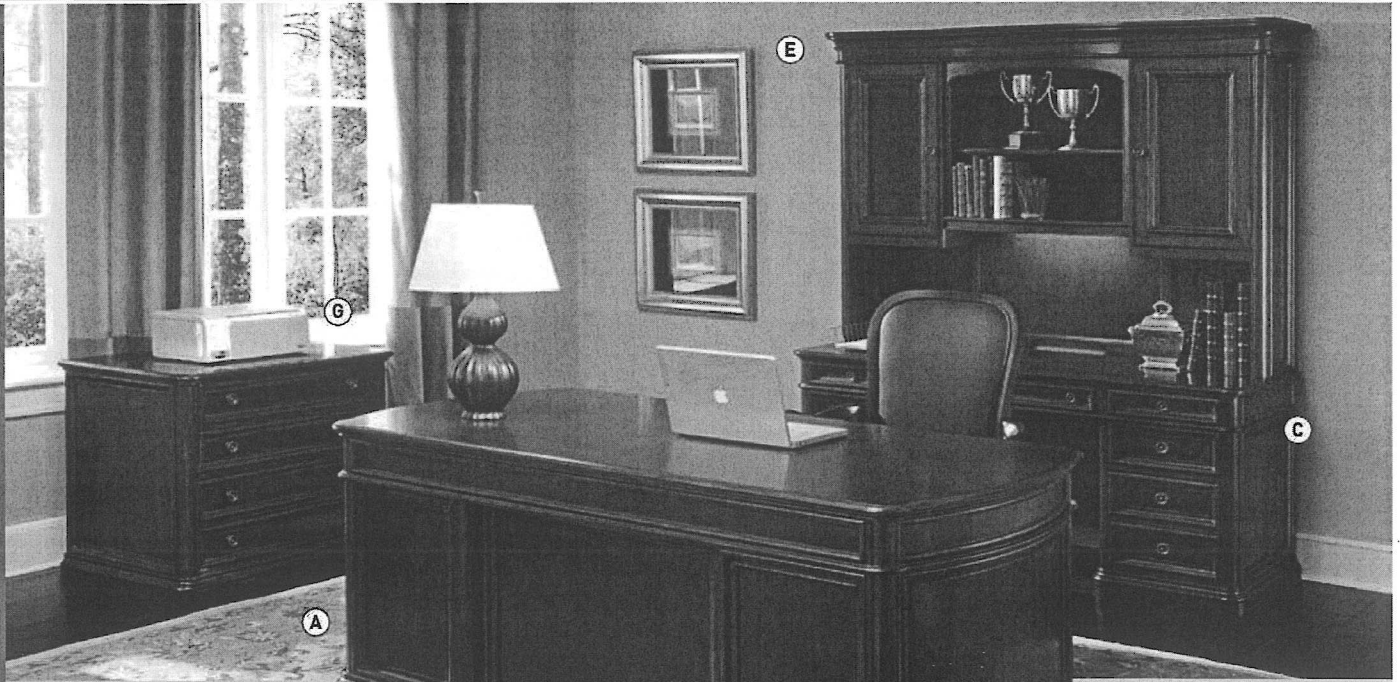

Additional items available from manufacturer.

Available in 10-14 Business days

FA29

OFFICE SUITES - Traditional Wood Veneer

FurnitureAdvantage™

Extended Product Offering

Walden Collection

- Decorative inlay Cherry veneer writing surface on top
- File drawers accommodate letter- or legal-sized hanging files
- All cases have adjustable floor levelers
- Meets/exceeds applicable ANSI/BIFMA standards
- Manufacturer's Limited Lifetime Warranty