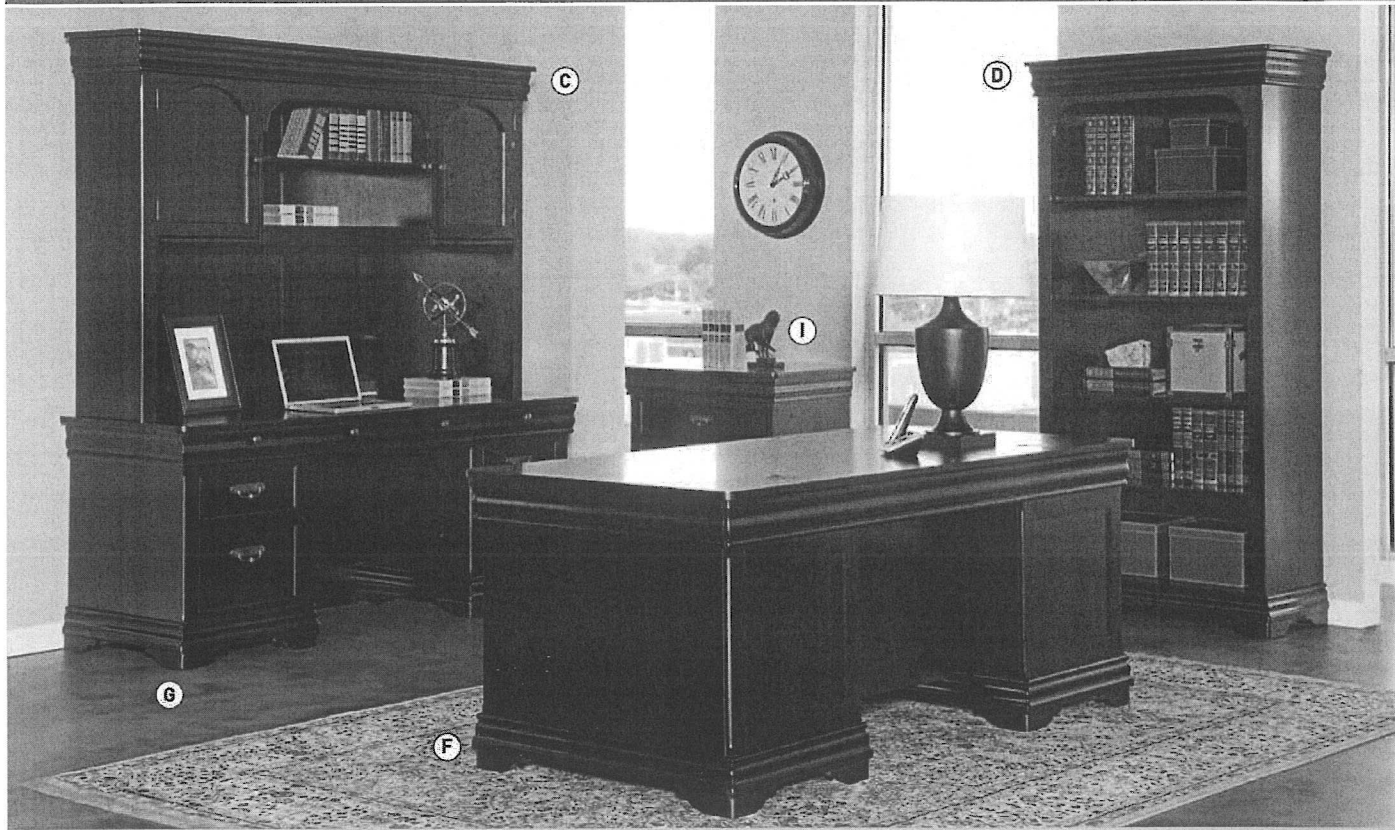

OFFICE SUITES - Traditional Wood Veneer

Furniture Advantage™ Extended Product Offering

MARTIN
FURNITURE

Beaumont Collection

- Maple veneers and hardwood solids
- Drop-down keyboard/pencil drawers
- Locking legal or letter file drawers
- 5-year warranty

Available in Port finish, as shown.

A. Desk With Right Return (not shown)

Desk: 72"W x 36"D x 30"H
Return: 48"W x 24"D x 30"H
MRT BT684RRR‡

B. Desk With Left Return (not shown)

Desk: 72"W x 36"D x 30"H
Return: 48"W x 24"D x 30"H
MRT BT684LLL‡

C. Hutch

72"W x 14¾"D x 48¾"H
MRT BT682‡

D. Bookcase

36"W x 15"D x 78"H
MRT BT3678‡

E. U-Shape Desk (not shown)

Desk: 72"W x 36"D x 30"H
Bridge: 48"W x 24"D x 30"H
Return: 72"W x 24"D x 30"H
MRT BT684RBRC‡

Assembly needed. Please call for details.

‡ Cannot be shipped UPS
‡‡ Cannot be shipped UPS Air. LA

Additional items available from manufacturer.

LIST PRICE
2822.00-EA

2822.00-EA

1602.00-EA

1110.00-EA

2810.00-EA