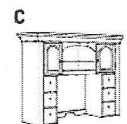

B. Kneespace Credenza With Drop-Front Drawer

C. Credenza Hutch
Center accent light and task light.

73"W x 15½"D x 48¾"H
DMI 768462‡

2108.00-EA